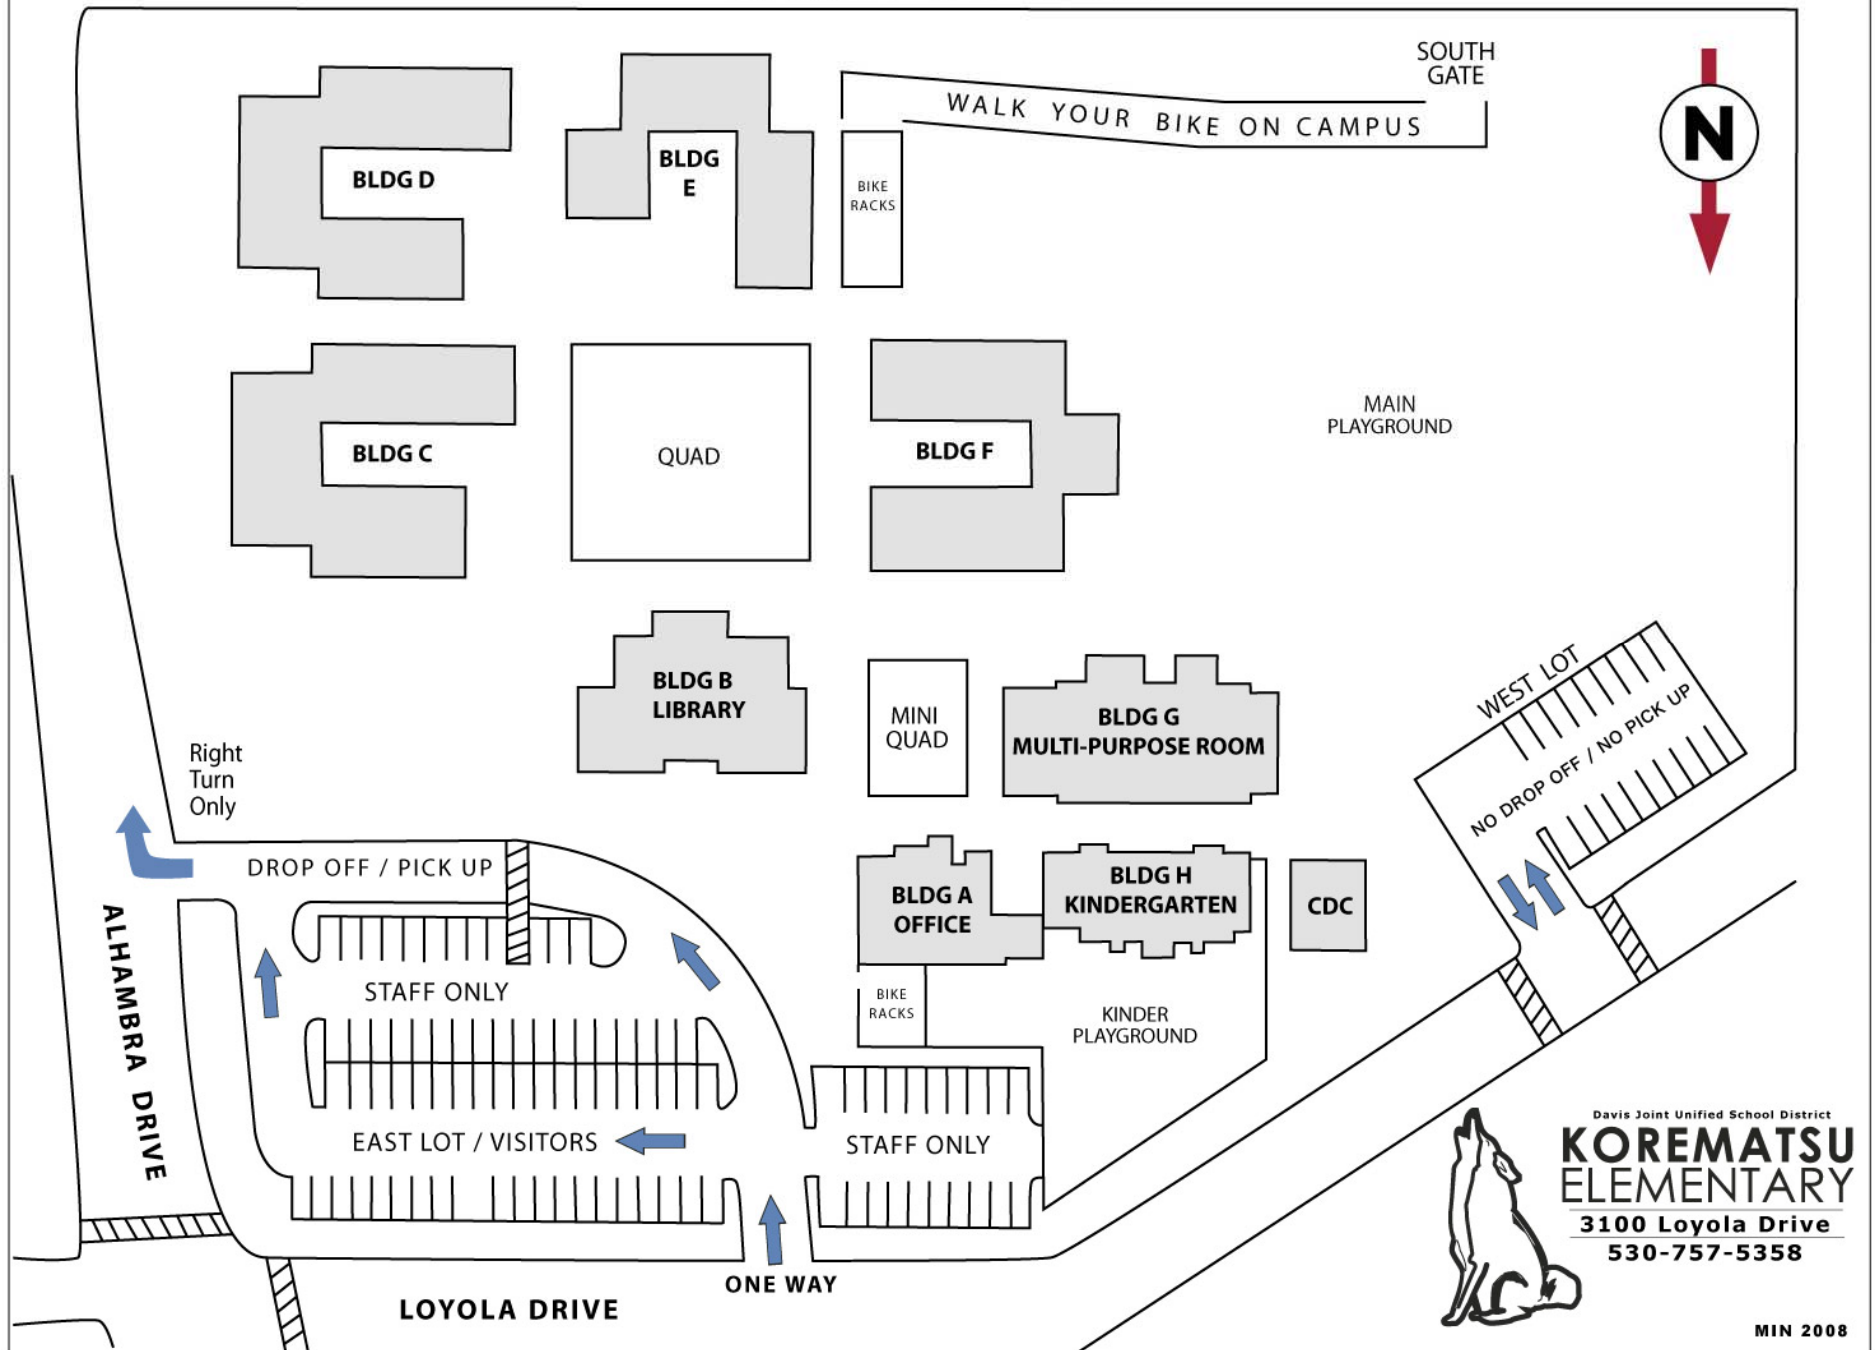

CAMPUS MAP

Davis Joint Unified School District
**KOREMATSU
ELEMENTARY**
3100 Loyola Drive
530-757-5358